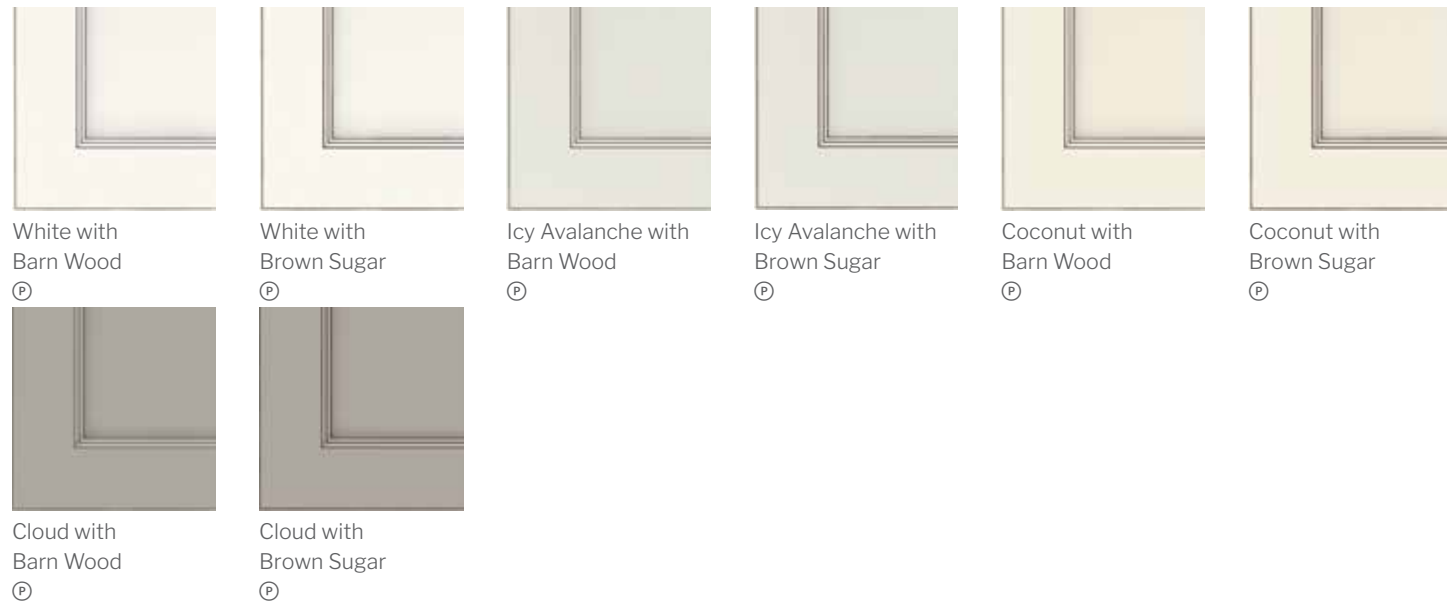

**L** Laminate  
**P** PureStyle™

Laminates, PureStyle™ & Paints\*

Stains

Paints with Penned Glazes\*

Stains with Penned Glazes

\*When Hardwood is painted, cabinet components, doors and/or drawer fronts may be constructed of various hardwood materials and/or composite materials such as Medium Density Fiberboard (MDF) and/or High Density Fiberboard (HDF).