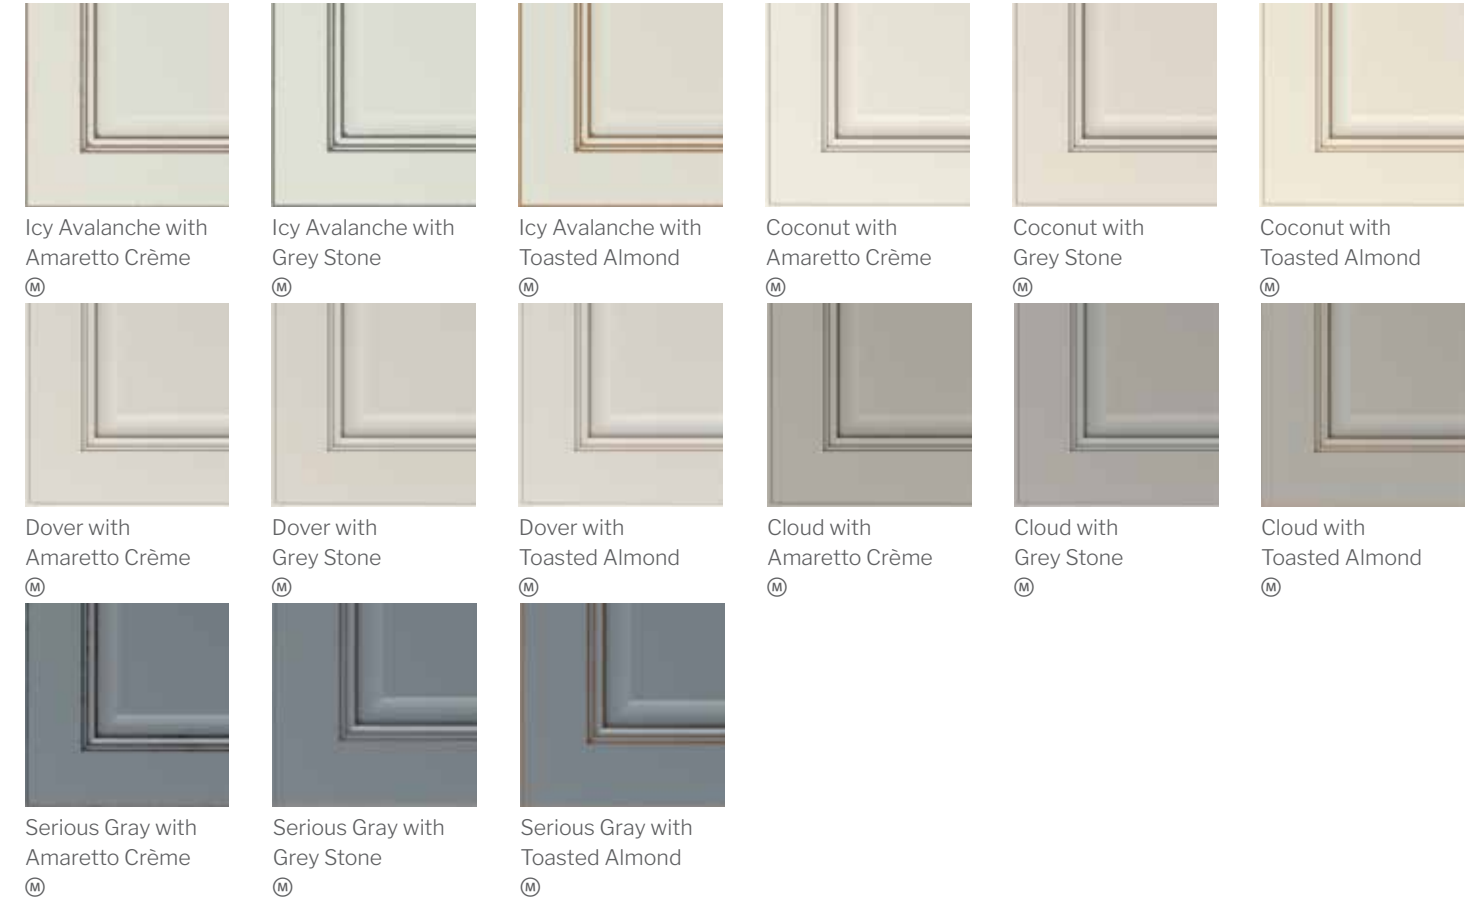

Paints with Flooded Glazes *

* The door and/or drawer front center panel on Maple painted doors may be constructed of Medium Density Fiberboard (MDF), except on the Windsor door style, or when Distressing or Heirlooming is specified.