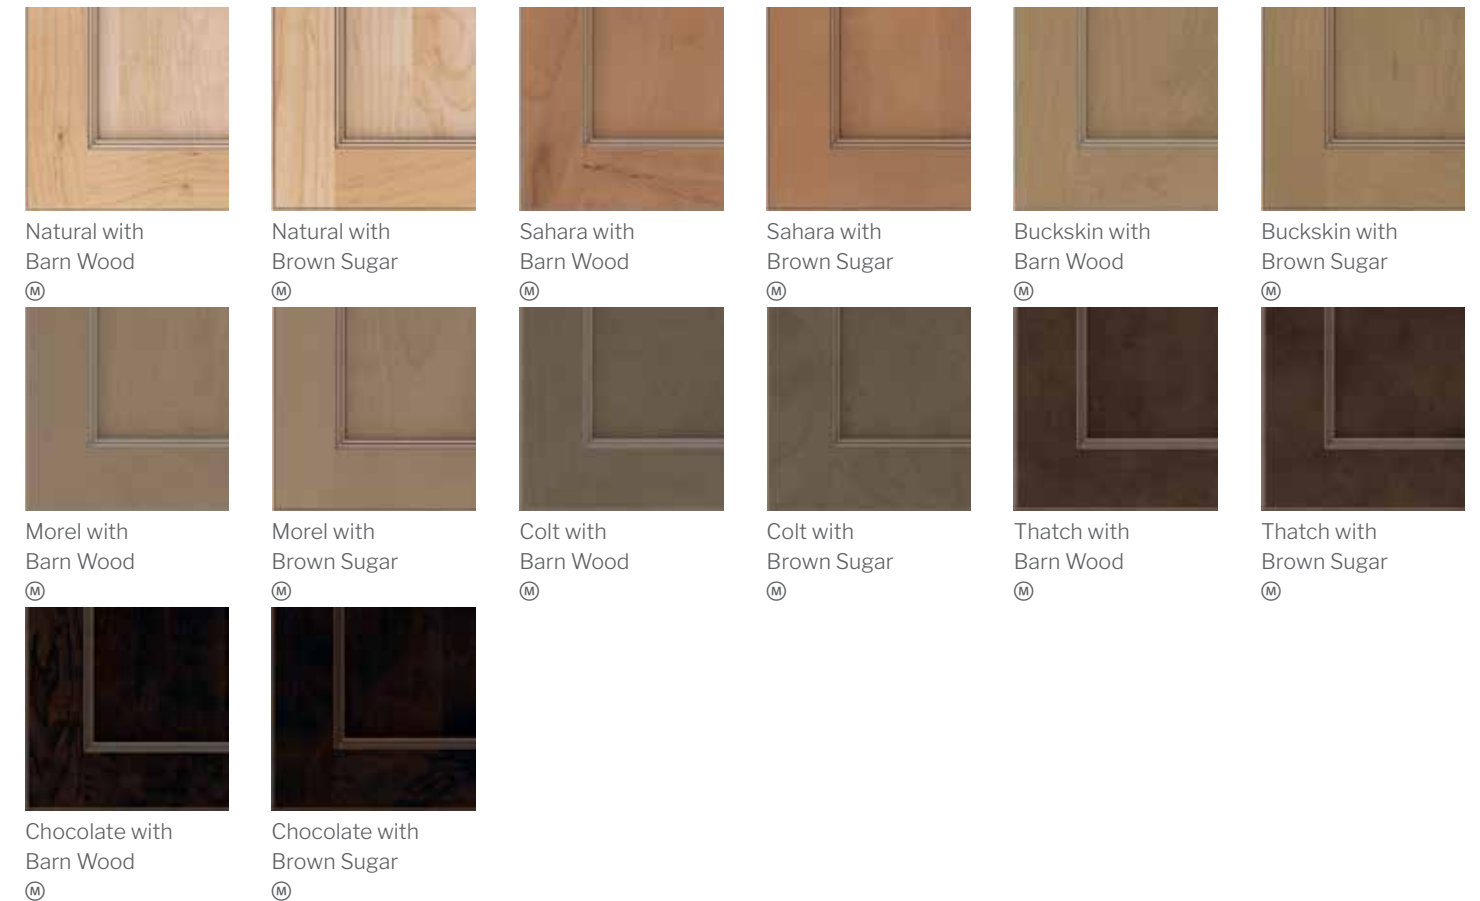

Traditional PO **S P**  
Profiled Slab Drawer Front  
C M O P

Species and finish offering differs in each Series.

**S** Signature™ Series  
**P** Pivot™ Series

**C** Cherry  
**M** Maple  
**O** Oak  
**P** Painted Hardwood

**L** Laminate  
**P** PureStyle™

Laminates, PureStyle™ & Paints\*

Stains

Paints with Penned Glazes\*

Stains with Penned Glazes

\*When Hardwood is painted, cabinet components, doors and/or drawer fronts may be constructed of various hardwood materials and/or composite materials such as Medium Density Fiberboard (MDF) and/or High Density Fiberboard (HDF).