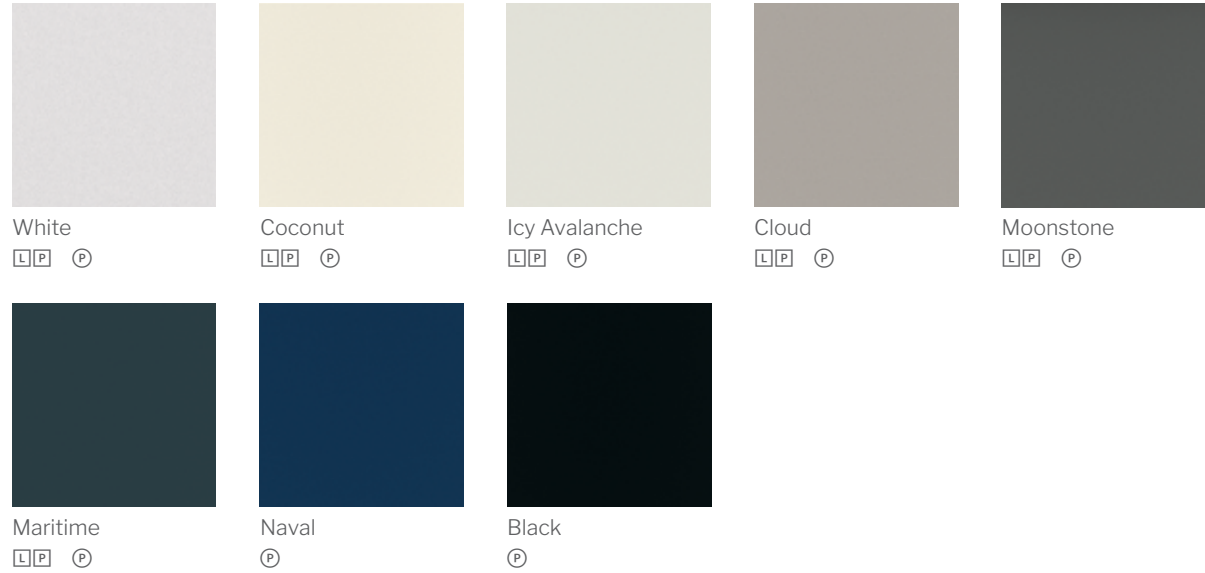

Laminates, PureStyle™ & Paints*