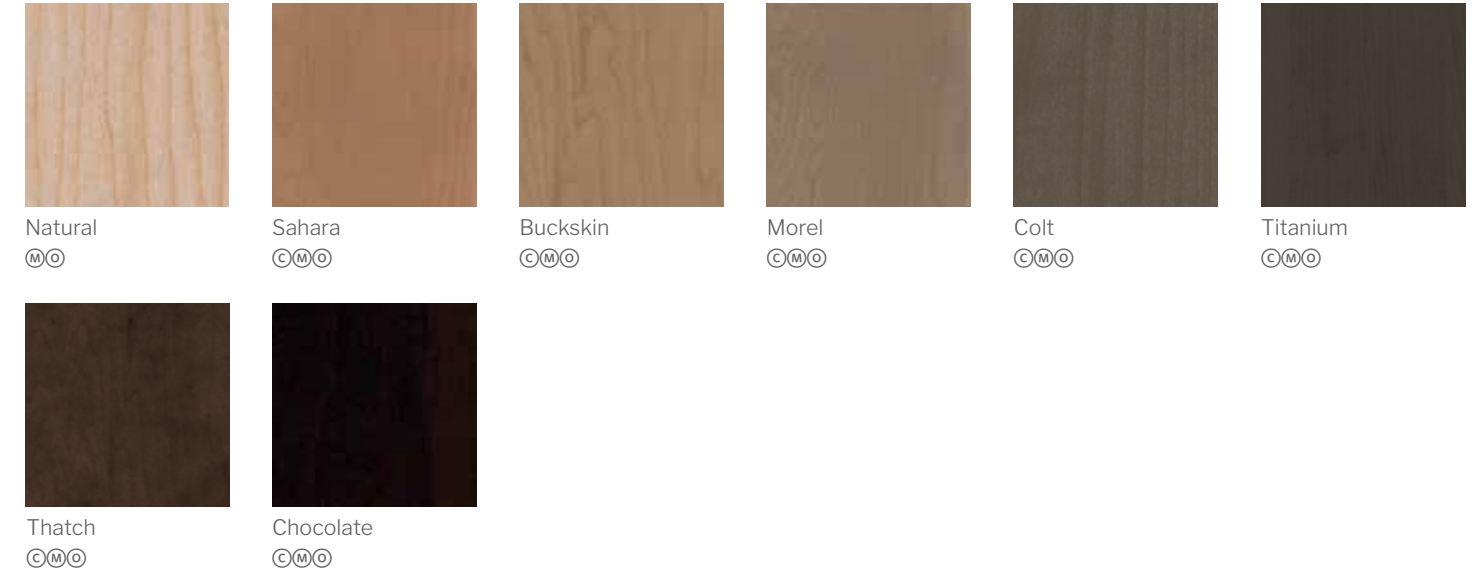

Laminates, PureStyle™ & Paints*

Stains

Paints with Penned Glazes*

Stains with Penned Glazes

*When Hardwood is painted, cabinet components, doors and/or drawer fronts may be constructed of various hardwood materials and/or composite materials such as Medium Density Fiberboard (MDF) and/or High Density Fiberboard (HDF).